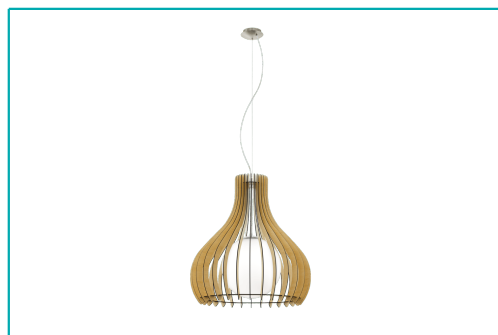

## TINDORI pendant light 61719

#### Technical Information

Material number	61719
Type	pendant light
Illuminant Type (1)	E27
Glass/Shade Material	wood, glass
Operation Voltage	220-240V,50/60Hz
Article Diameter (in mm/in)	600
Article Height (in mm/in)	2000
Cable Length in mm	2000
Protection Degree	IP20
Protection Class	1
Net Weight (in kg)	3.57
Enclosure Material	steel
Enclosure Colour	satin nickel
colour code	N02
Serial name	TINDORI